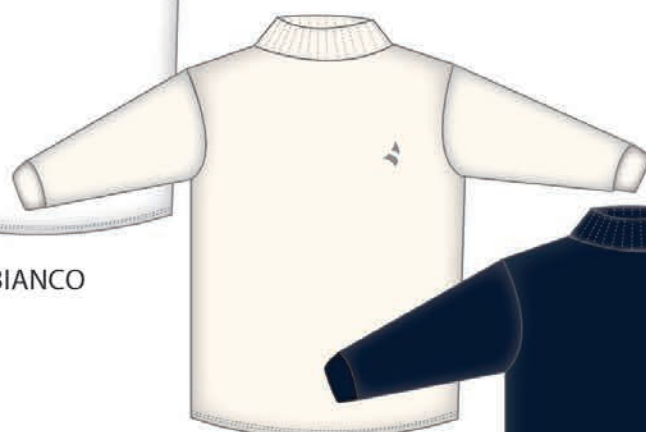

Interlock di cotone / Cotton Interlock

B21112X3
B21112BX3

TAGLIA/SIZE 3 (es./ex.)

3 3PZ PER COLORE
3 PCS FOR EACH COLOR

TOT. 3 PZ/PCS

PANNA

B21112
B21112B

Lupetto / Turtleneck

ANNI / YEARS : 3 - 4 - 5 - 6 - 7 - 8 10 - 12 - 14 - 16

COLORI / COLORS : Bianco / Panna / Navy / Grigio Melange / Rosso

Boy
junior